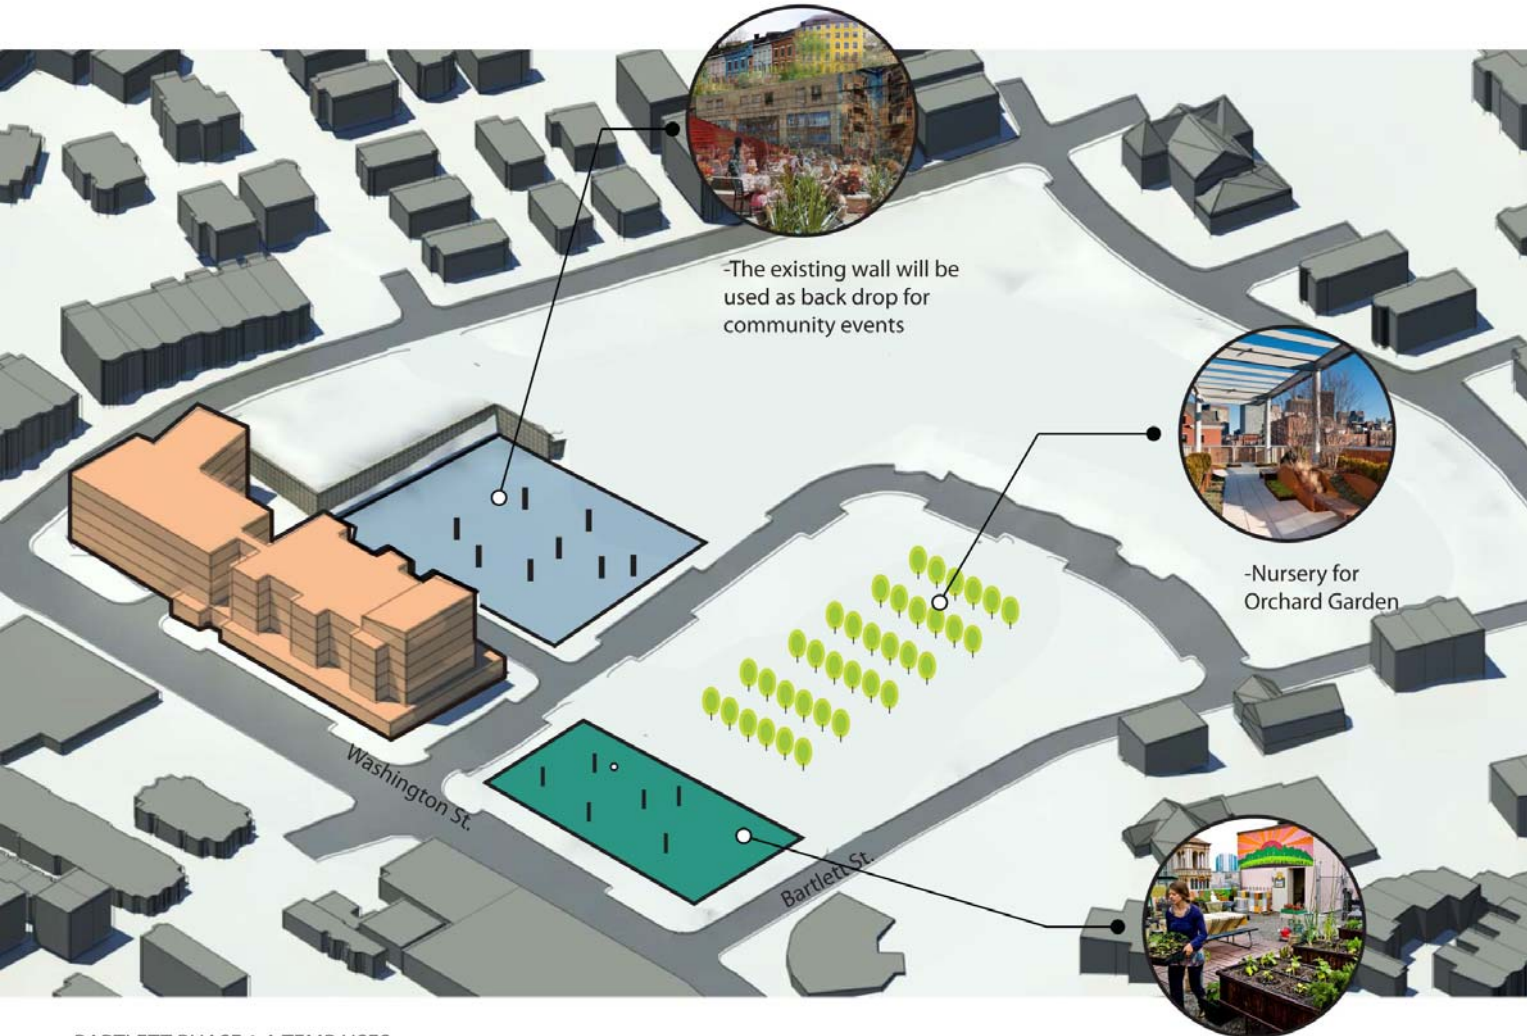

FUTURE PHASES

BARTLETT PHASE 1 A TEMP USES

-Urban Soccer with Footy/ Fresh Market