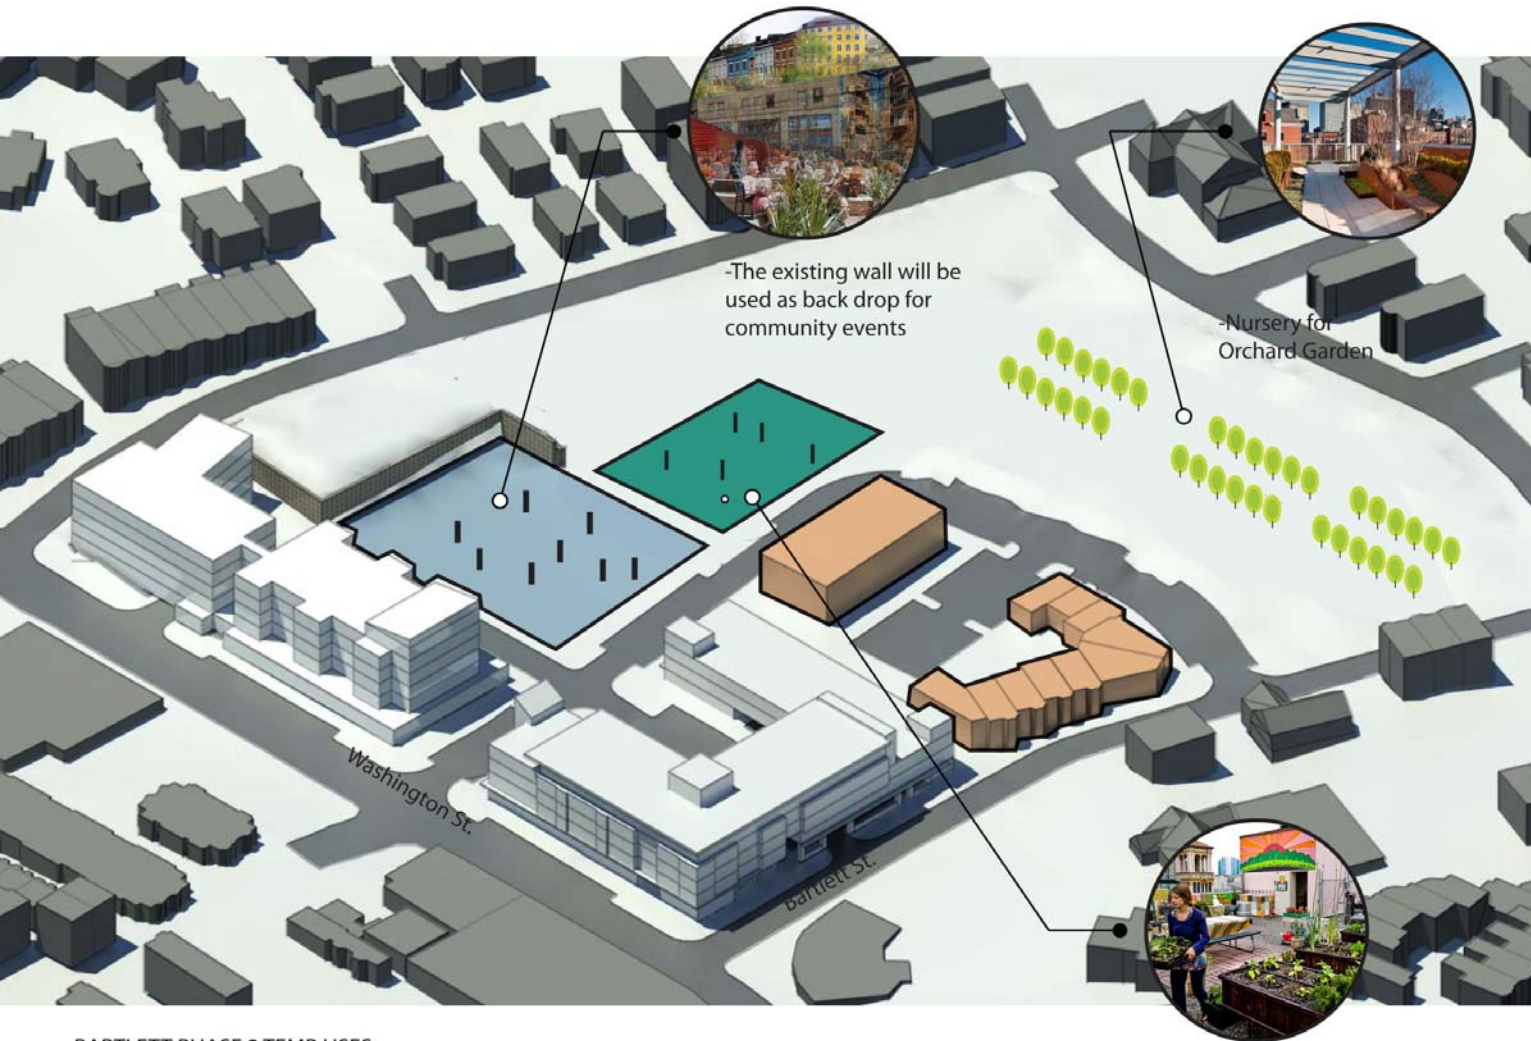

# FUTURE PHASES

-The existing wall will be used as back drop for community events

-Nursery for Orchard Garden

-Urban Soccer with Footy/ Fresh Market

BARTLETT PHASE 1 B TEMP USES

# FUTURE PHASES

-The existing wall will be used as back drop for community events

-Nursery for Orchard Garden

-Urban Soccer with Footy/ Fresh Market

BARTLETT PHASE 2 TEMP USES

# FUTURE PHASES

-The existing wall will be used as back drop for community events

-Nursery for Orchard Garden

-Urban Soccer with Footy/ Fresh Market

BARTLETT PHASE 3 TEMP USES

# FUTURE PHASES

-The existing wall will be used as back drop for community events

-Orchard Garden

BARTLETT PHASE 4 COMPLETE

-Urban Soccer with Footy/ Fresh Market