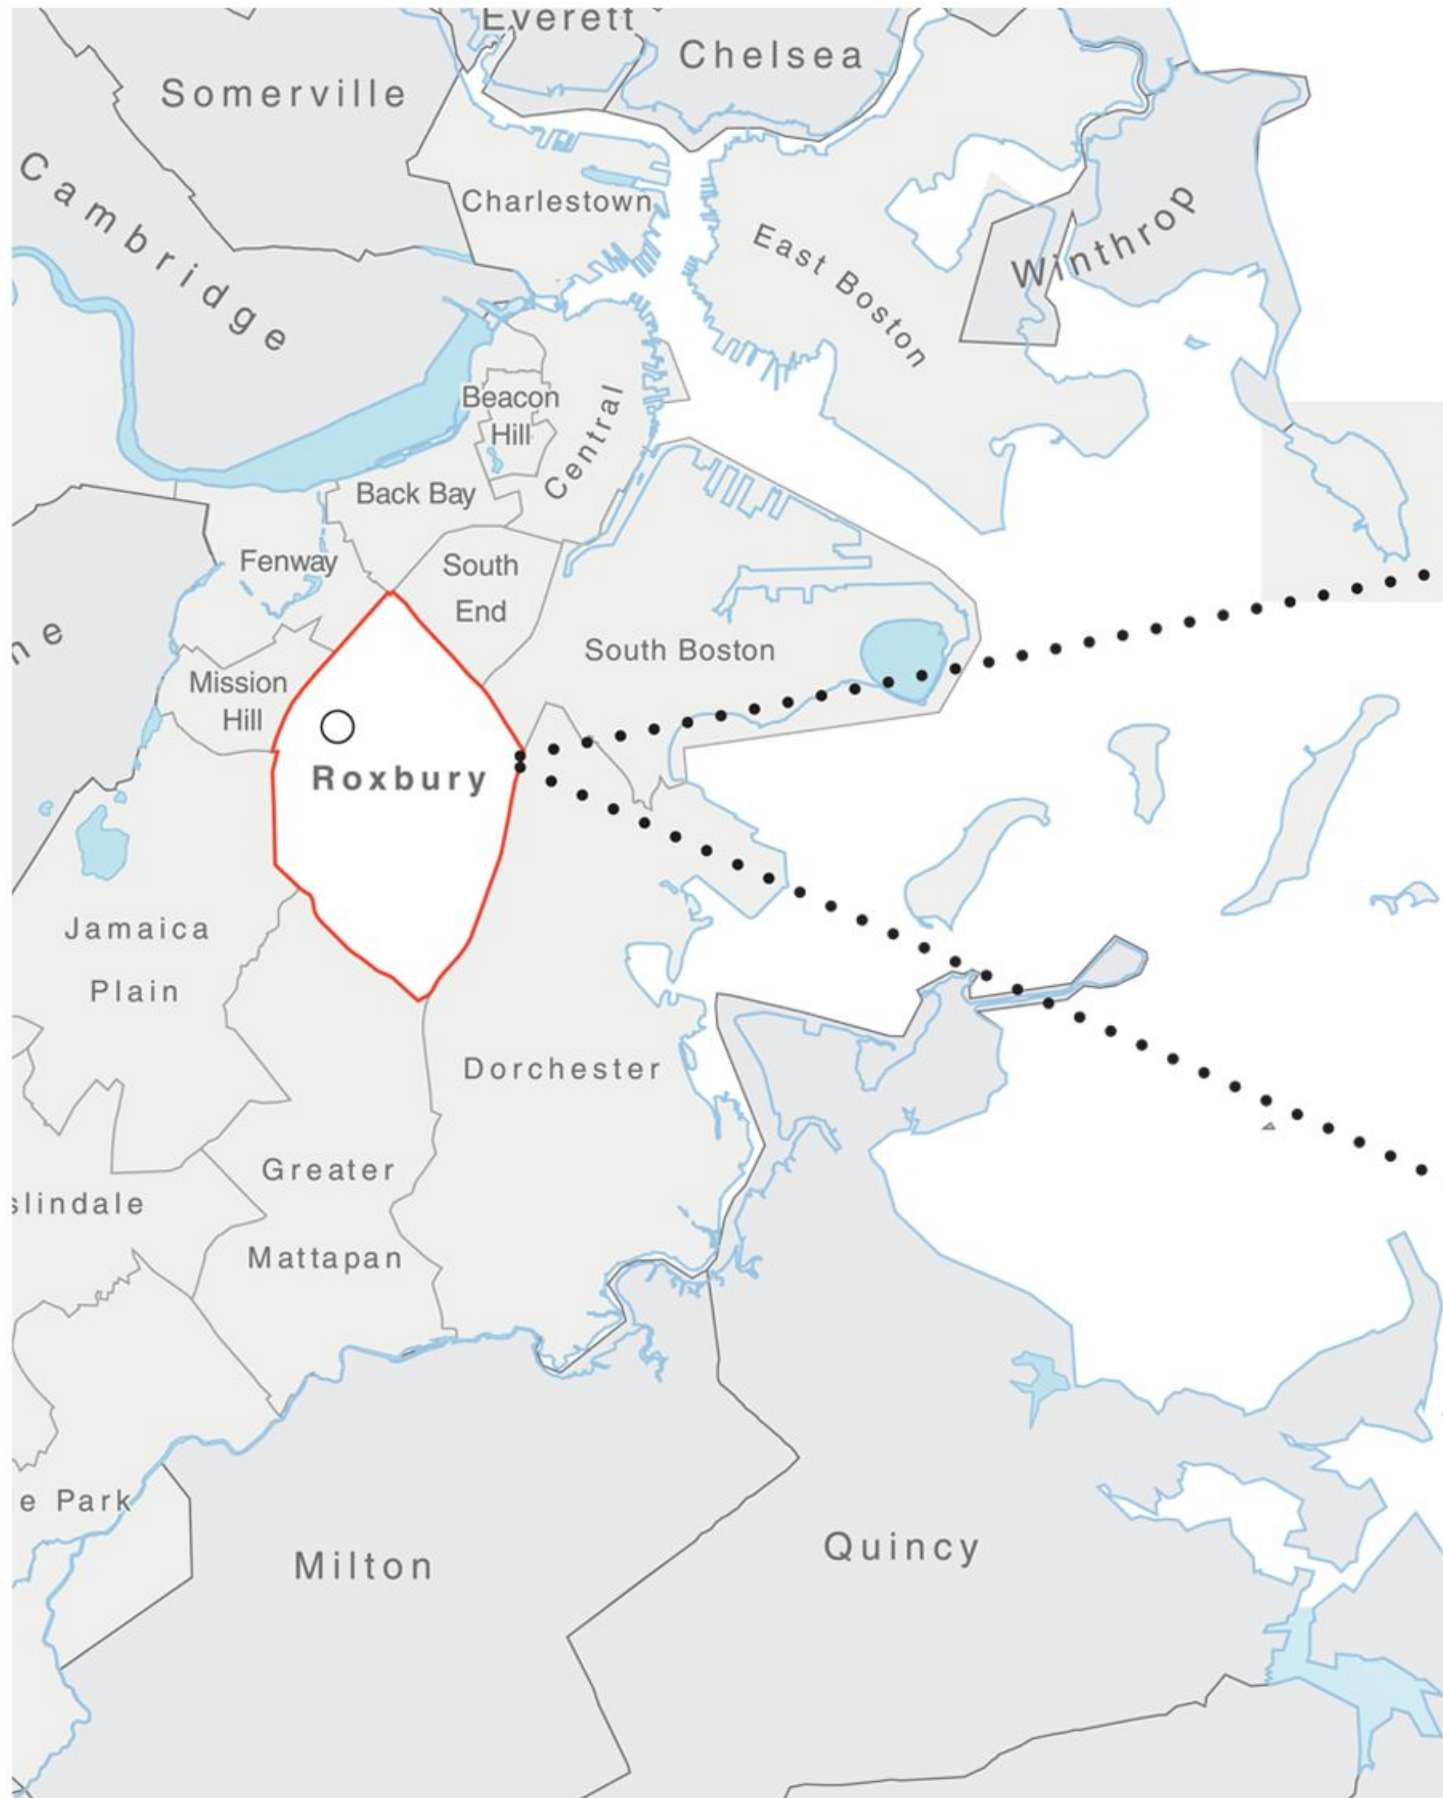

ETHNICITY MAP

RED: WHITE
BLUE IS: BLACK
HISPANIC: ORANGE
GREEN: ASIAN
GRAY: OTHER
ONE DOT: 25 PEOPLE

○ Bartlett Yards

BOSTON 2000

BOSTON 2010

SOURCE: <http://www.flickr.com/photos/walkingsf/sets/72157624812674967/with/4982024006/>

Bartlett Yard | In context with Greater Metro Boston Area