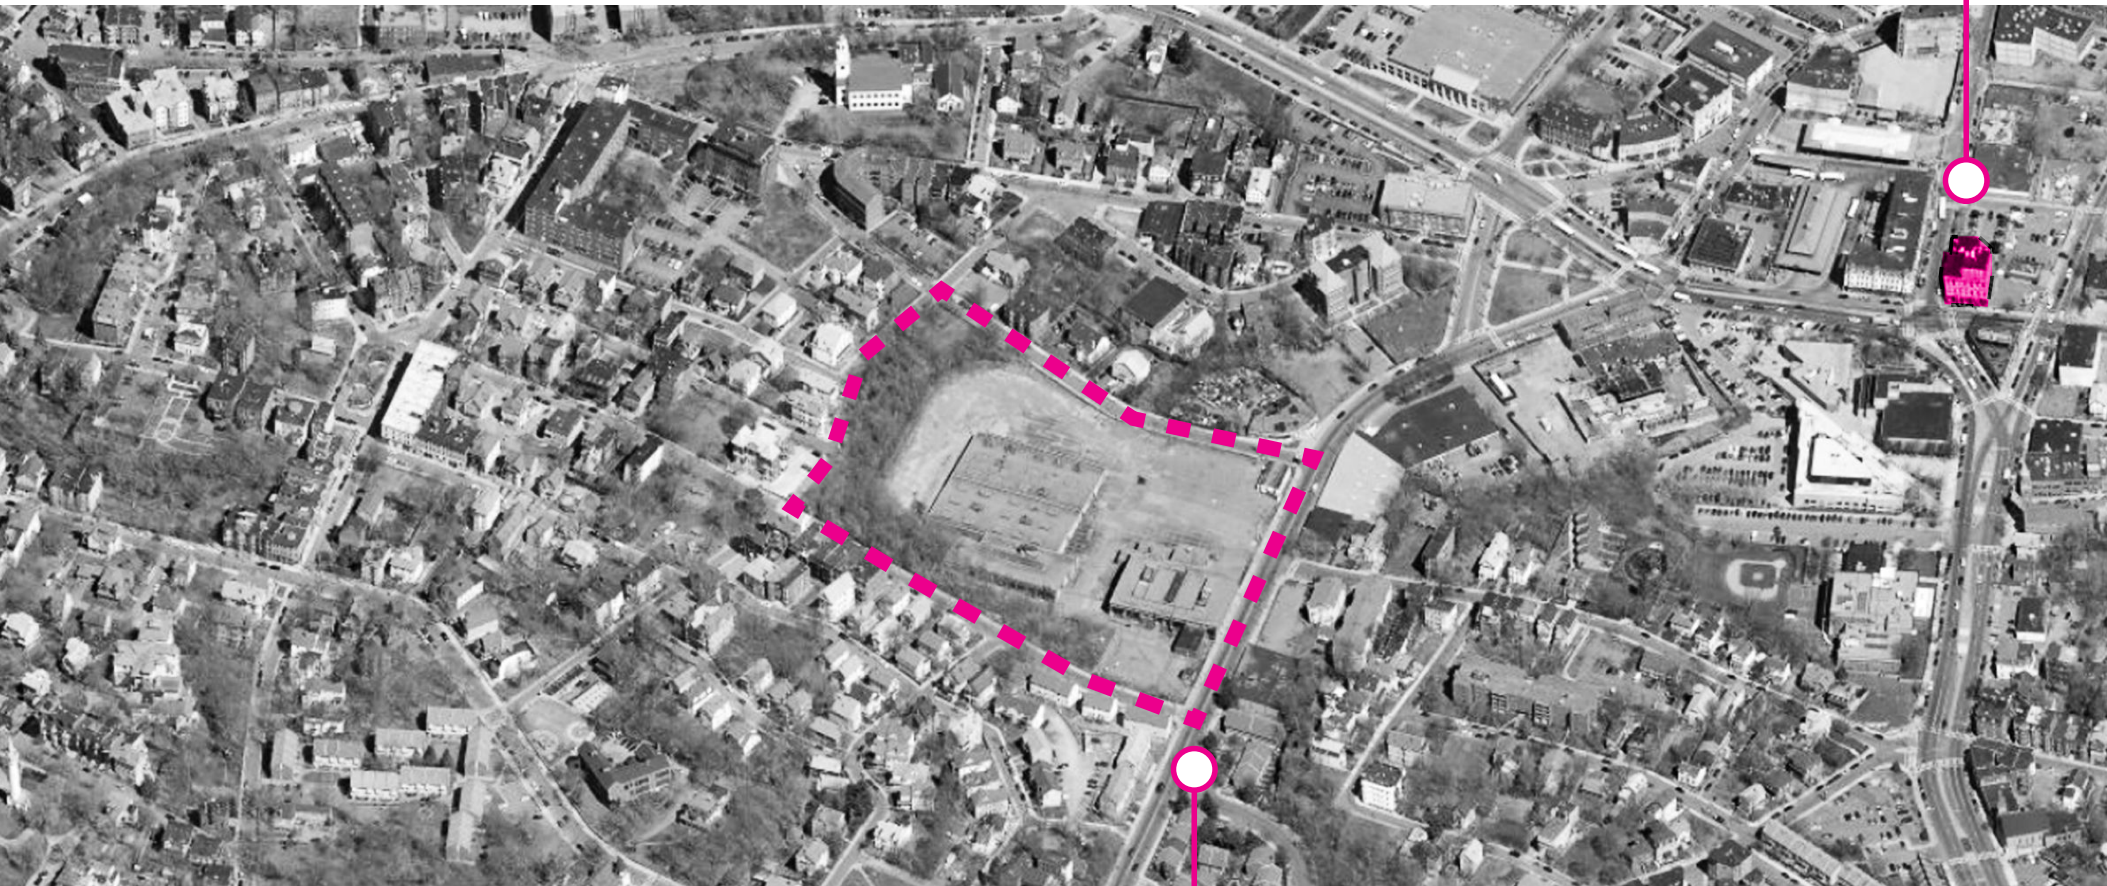

BOSTON 2000

BOSTON 2010

SOURCE: <http://www.flickr.com/photos/walkingsf/sets/72157624812674967/with/4982024006/>

# Bartlett Yard | In context with Greater Metro Boston Area

**BARTLETT YARD:** Less than 1/4 of a mile from Dudley Square

**NUESTRA CDC OFFICE**

**BARTLETT YARD SITE**

Bartlett Yard | Birds Eye View

Bartlett Yard | Interior Images | Washington Street View