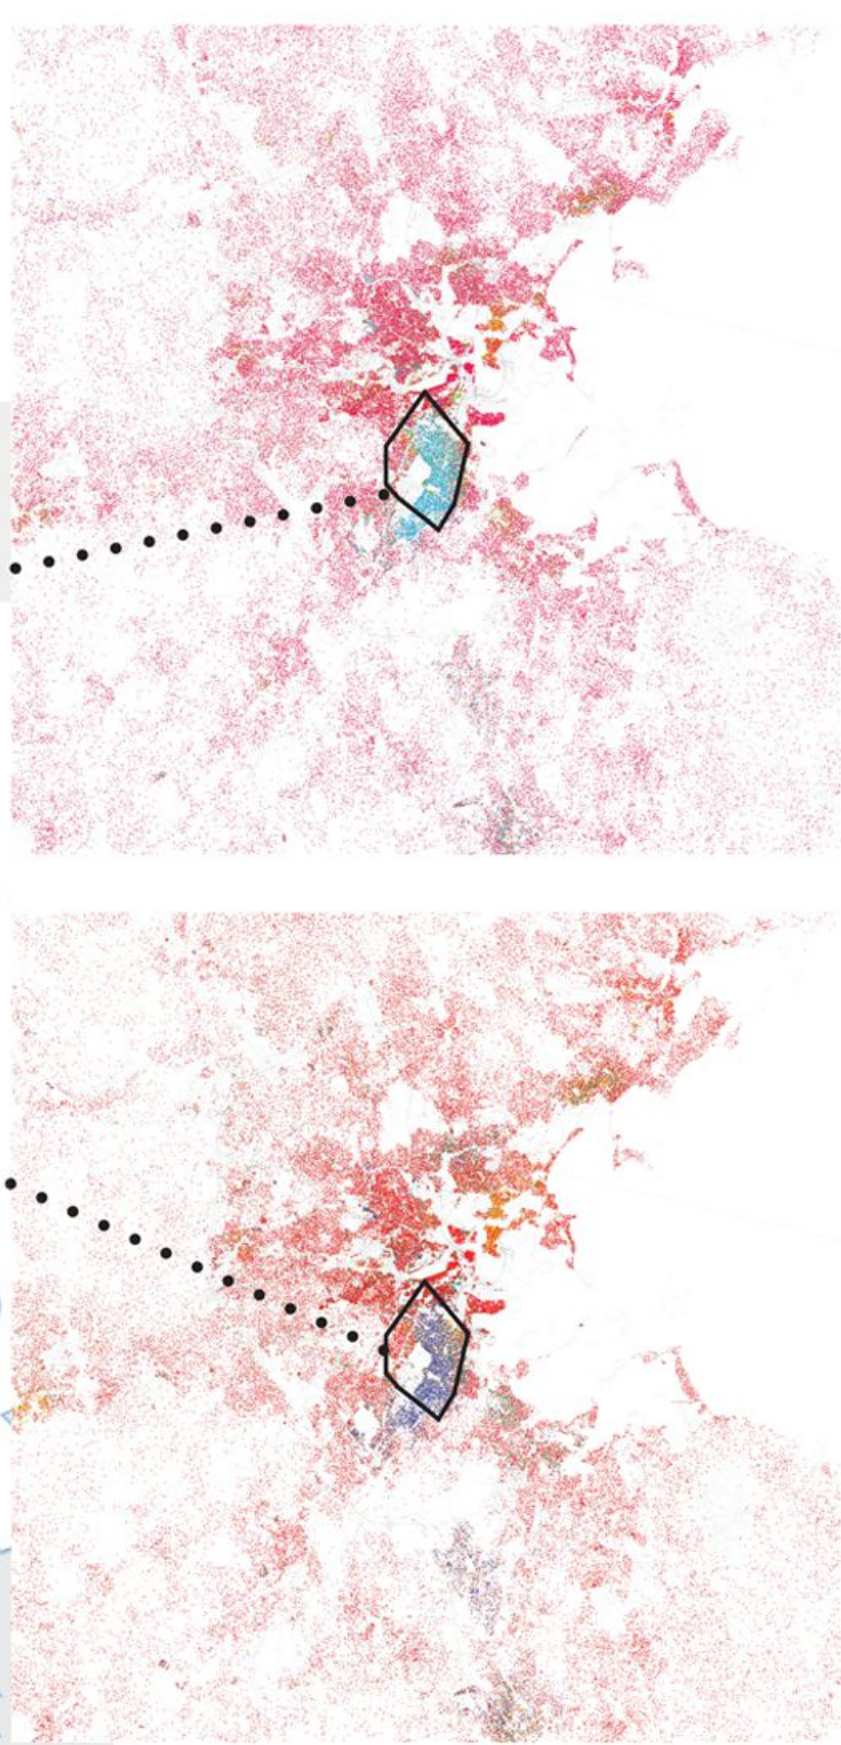

BARTLETT EVENTS:  
Roxbury, MA

10.10.13

Nuestra Comunidad Development Corporation

ETHNICITY MAP

RED: WHITE  
 BLUE IS: BLACK  
 HISPANIC: ORANGE  
 GREEN: ASIAN  
 GRAY: OTHER  
 ONE DOT: 25 PEOPLE

○ Bartlett Yards

BOSTON 2000

BOSTON 2010

SOURCE: <http://www.flickr.com/photos/walkingsf/sets/72157624812674967/with/4982024006/>

# Bartlett Yard | In context with Greater Metro Boston Area

**BARTLETT YARD:** Less than 1/4 of a mile from Dudley Square

**NUESTRA CDC OFFICE**

**BARTLETT YARD SITE**

Bartlett Yard | Birds Eye View

Bartlett Yard | Interior Images | Washington Street View