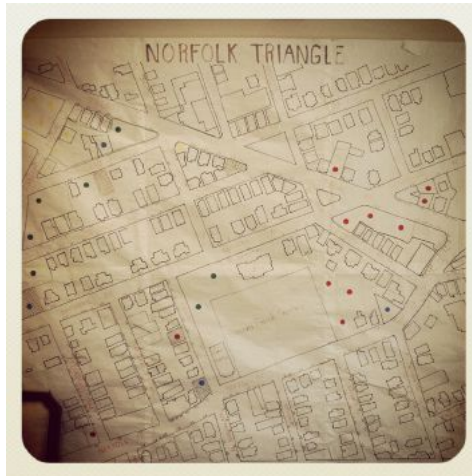

BOSTON 2000

BOSTON 2010

SOURCE: <http://www.flickr.com/photos/walkingsf/sets/72157624812674967/with/4982024006/>

# Bartlett Yard | In context with Greater Metro Boston Area

**BARTLETT YARD:** Less than 1/4 of a mile from Dudley Square

**NUESTRA CDC OFFICE**

**BARTLETT YARD SITE**

Bartlett Yard | Birds Eye View

Bartlett Yard | Interior Images | Washington Street View